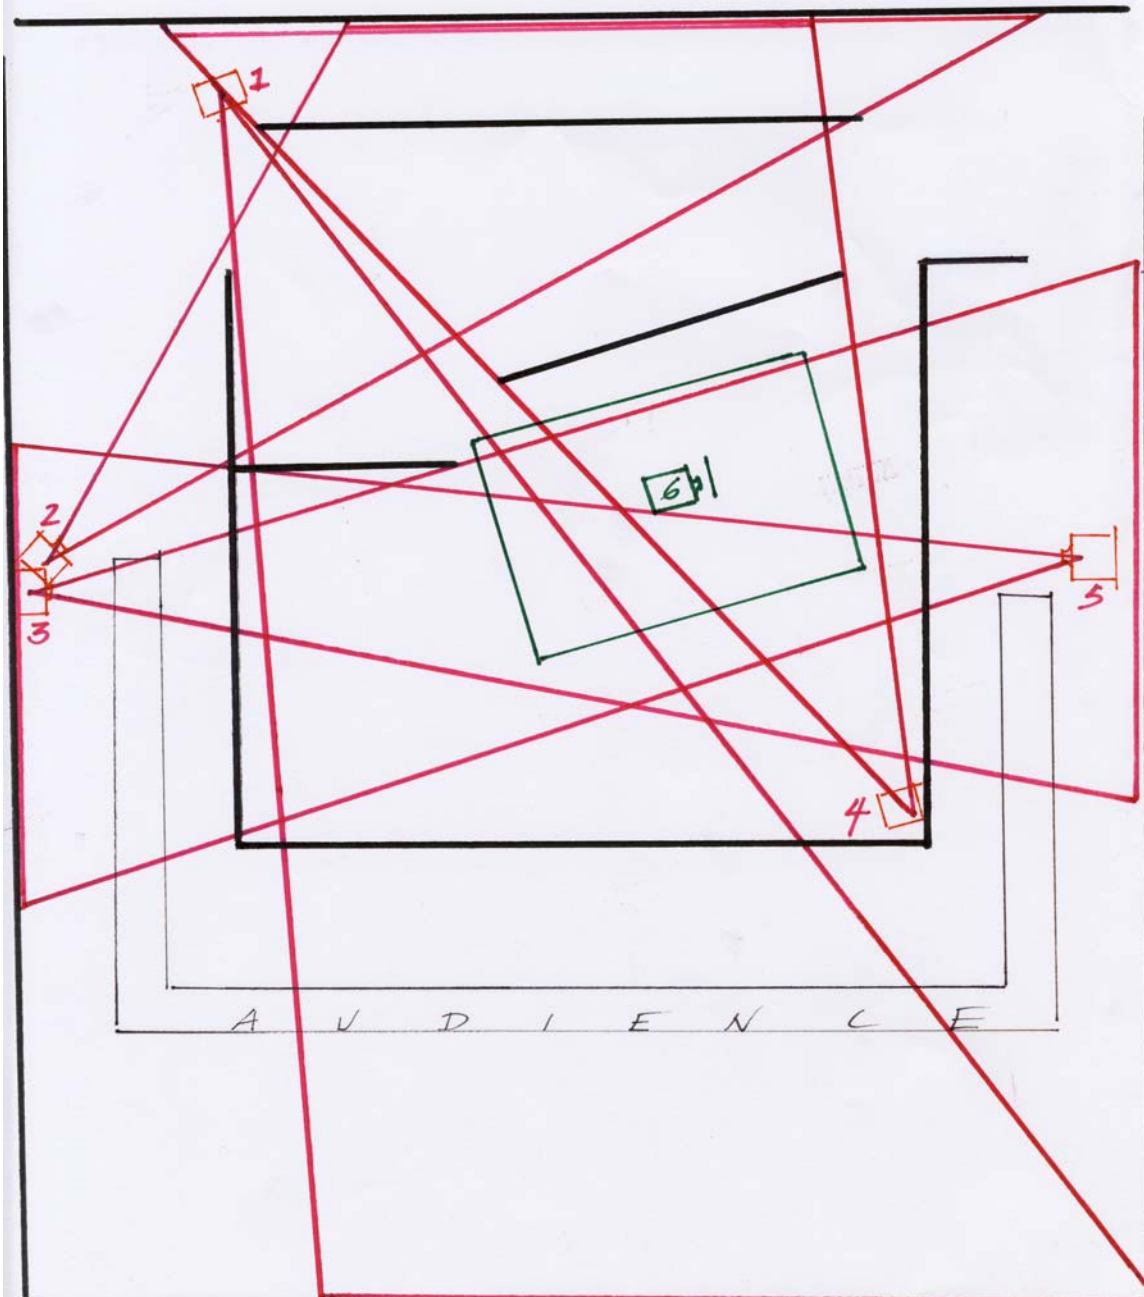

EXILE Projector Plan
Wally Wood 2000

Exile Video Projector Plan